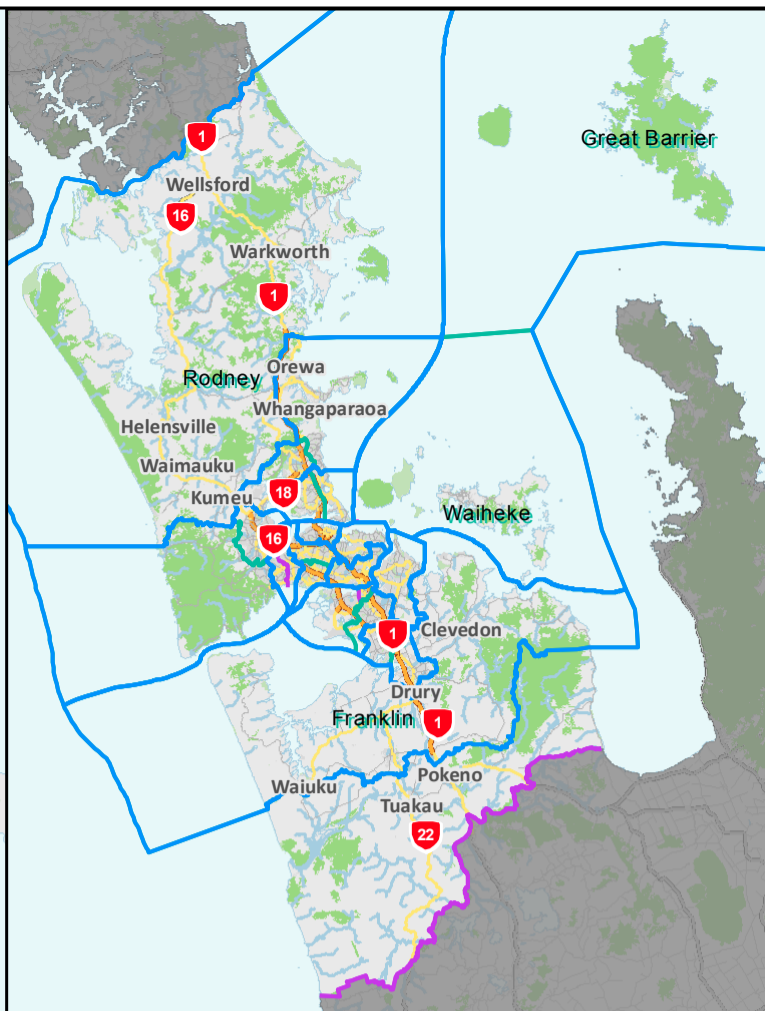

**Auckland Regional Public Health Service**  
Rātonga Hauora ā Iwi o Tamaki Makaurau

Working with the people of Auckland, Counties Manukau and Waitemata

# Auckland Council Boundaries

- Auckland Council Local Boards
- Auckland Council Wards
- DHB Boundary