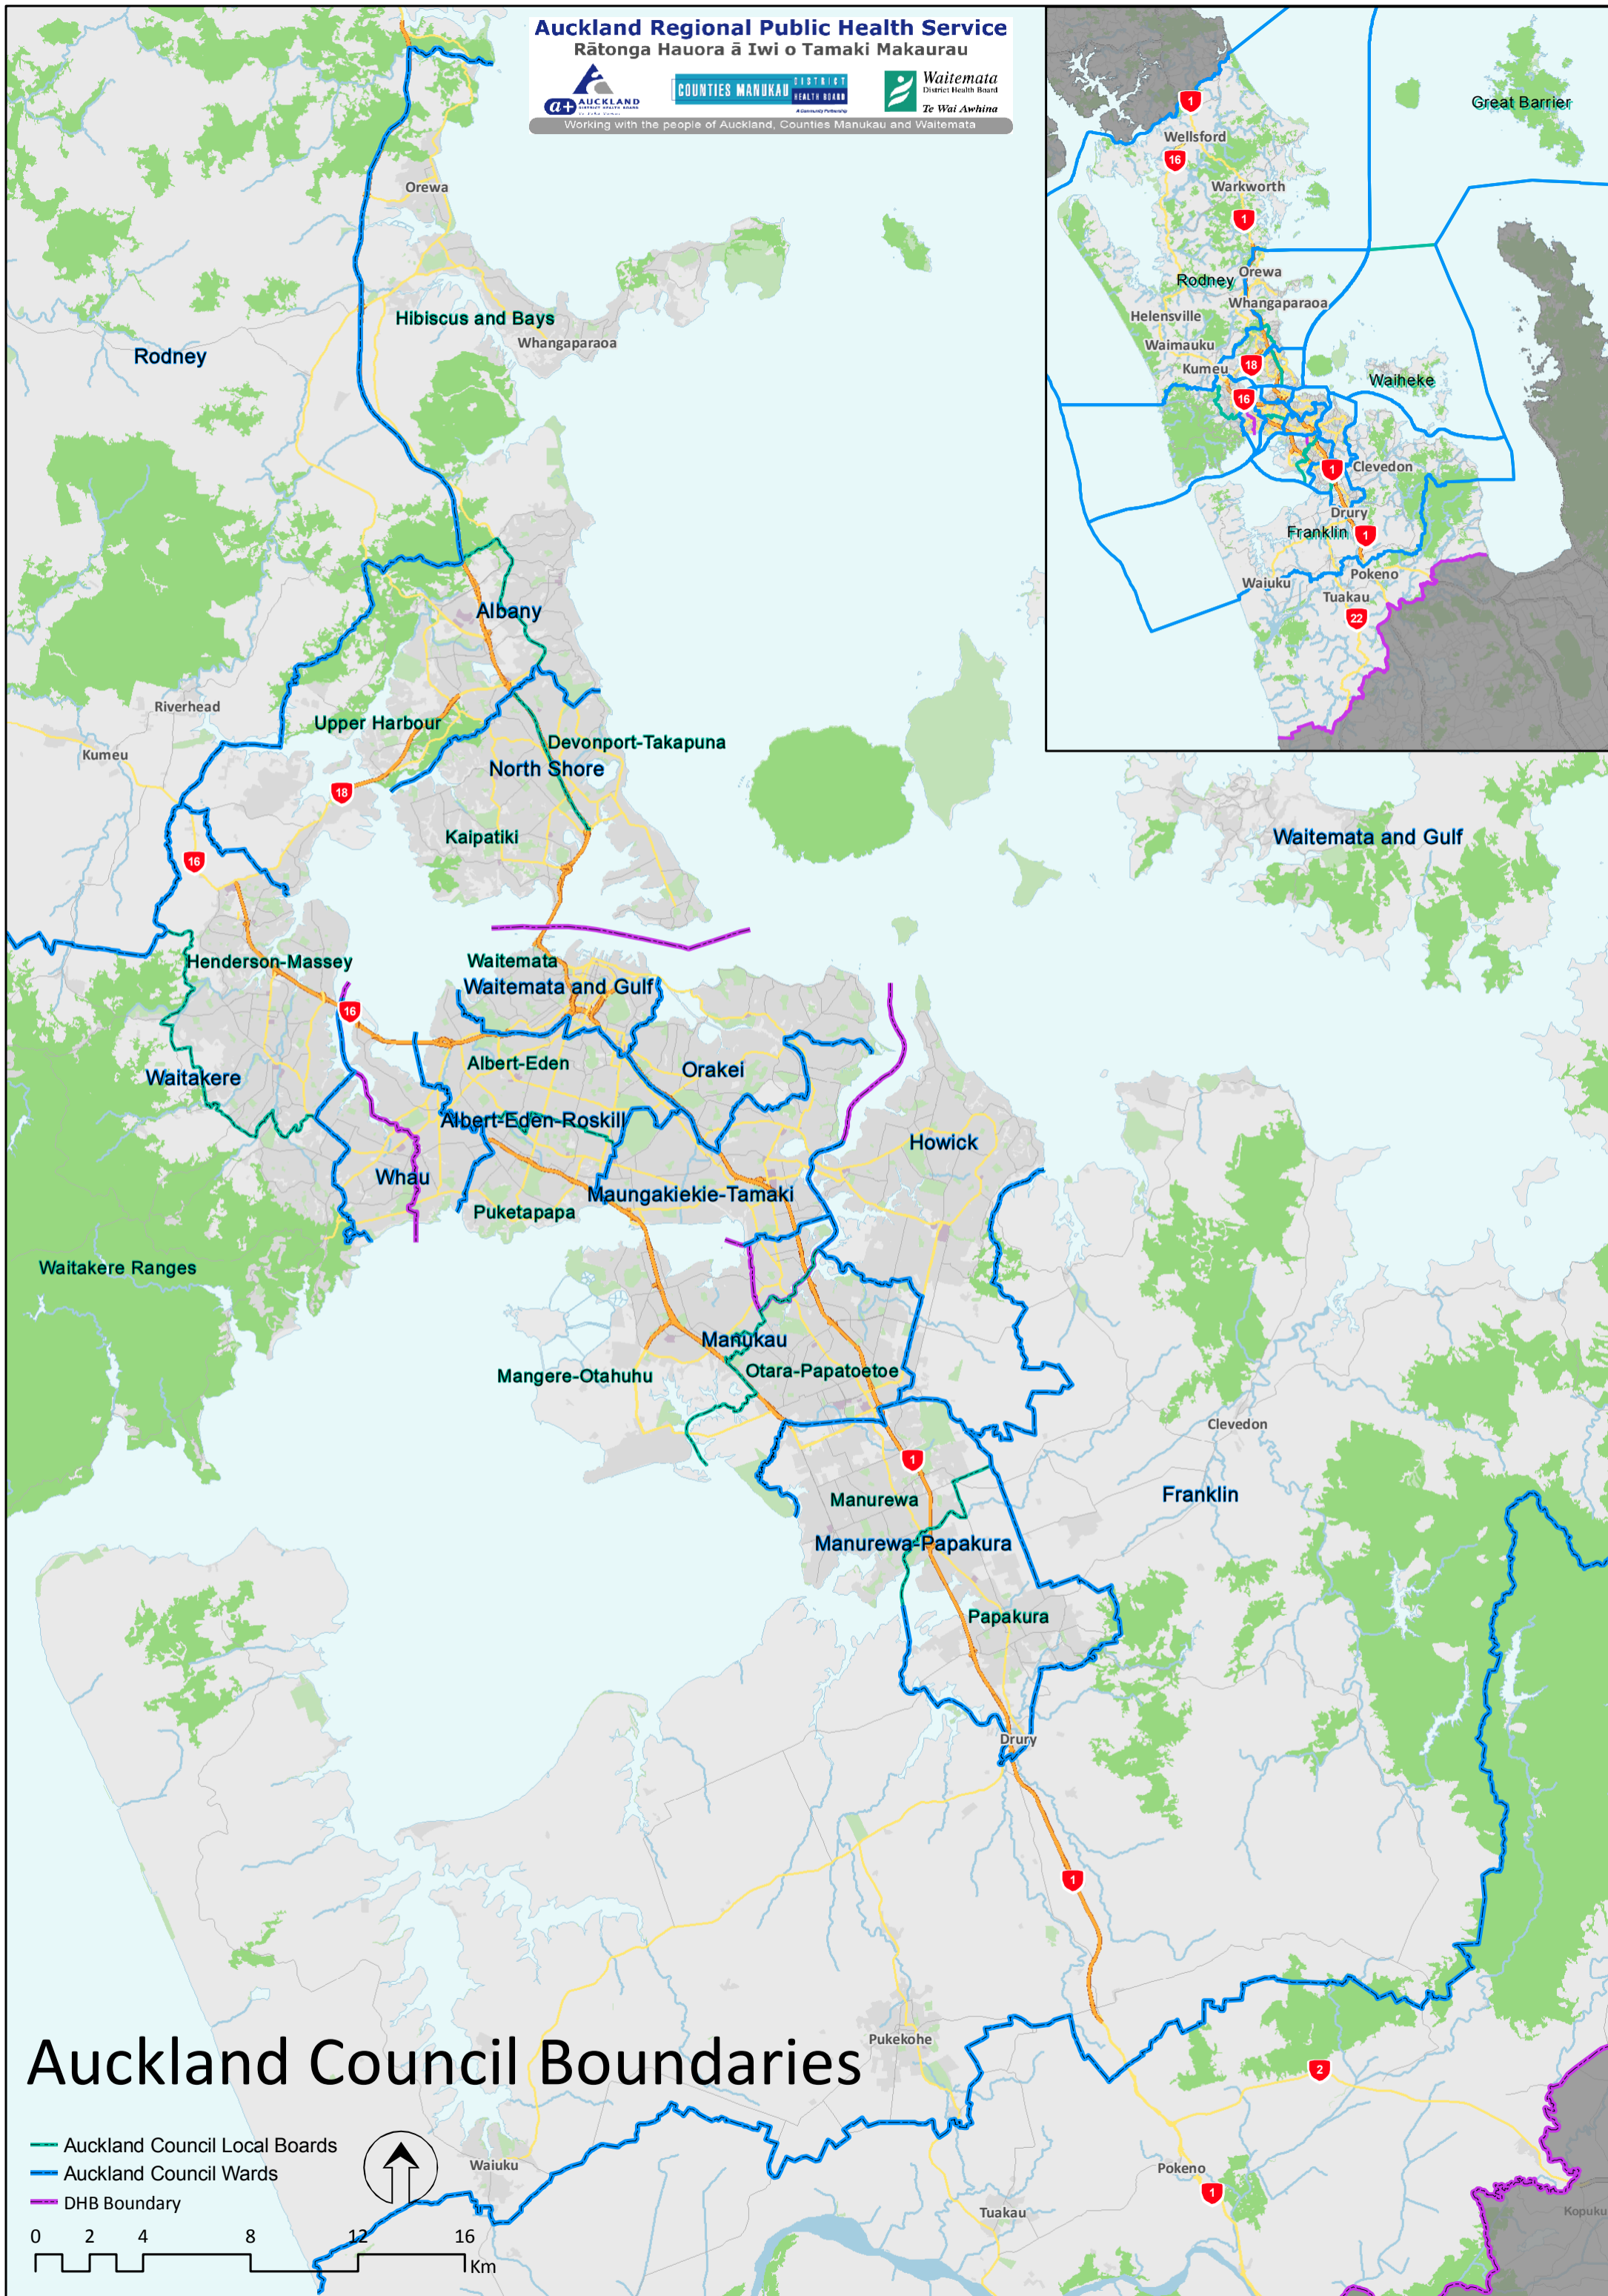

**Auckland Regional Public Health Service**  
Rātonga Hauora ā Iwi o Tamaki Makaurau

Working with the people of Auckland, Counties Manukau and Waitemata

# Auckland Council Boundaries

- Auckland Council Local Boards
- Auckland Council Wards
- DHB Boundary